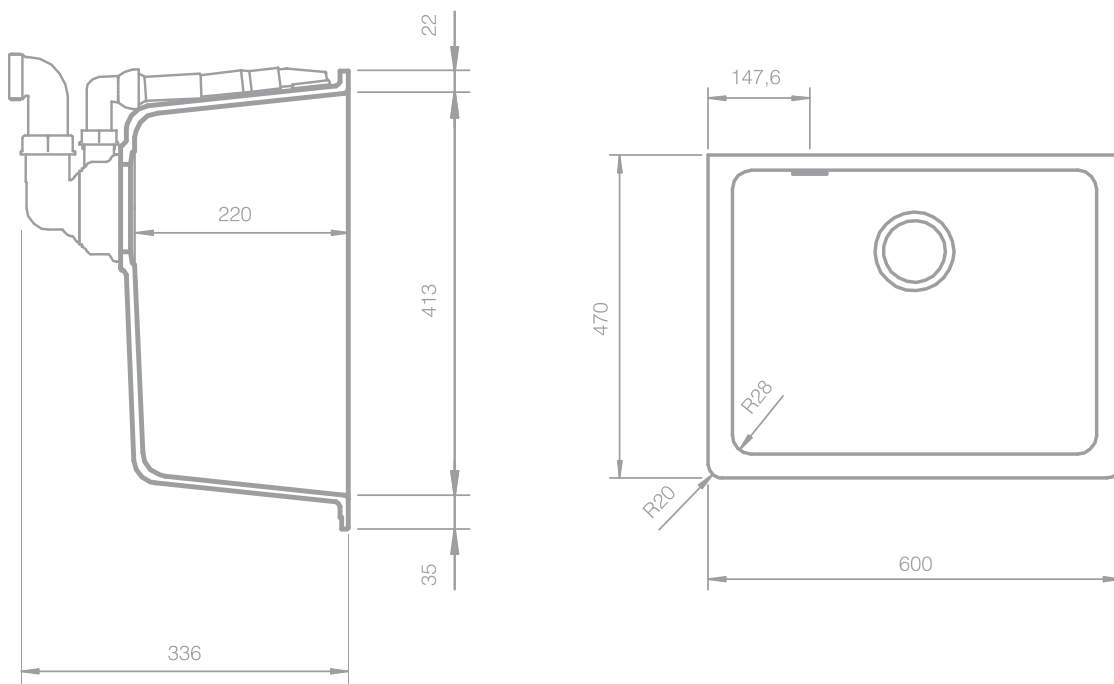

Undermount Installation