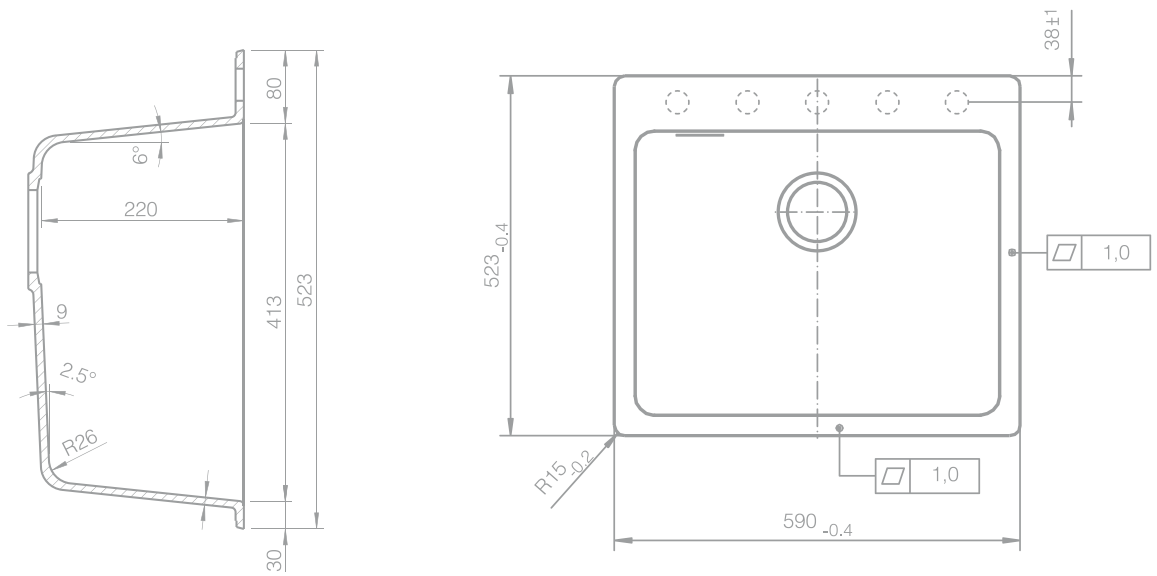

Flat Installation