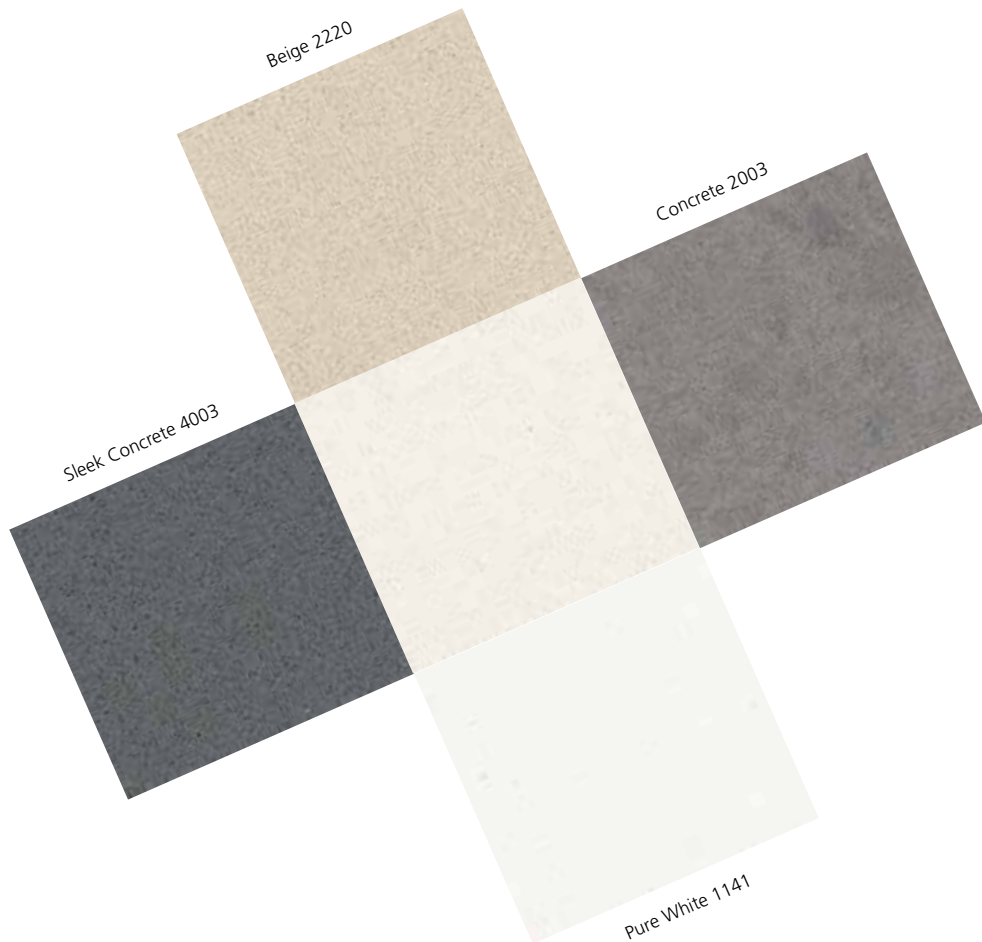

TOTAL LOOK

Combining functionality, form and aesthetics, Caesarstone's sinks were specifically designed to match the colours and textures of its basic colour palette surfaces. When installed in a matching countertop, the sink and countertop deliver integrated cutting-edge technology with a sleek, uniform appearance.

4003 Sleek Concrete sink & countertop, flat installation

Caesarstone Sinks are available in select kitchen stores and licensed fabricators across the globe.

* Stain-Resistant * Scratch-Resistant * Heat-Resistant

TECHNICAL SPECS

Square sink, undermount and flat installation.

Sink size: 60*53 cm, 22 cm depth.

Colors: Pure White 1141, White 2141, Beige 2220,
Sleek Concrete 4003, Concrete 2003.

Installation Instructions.